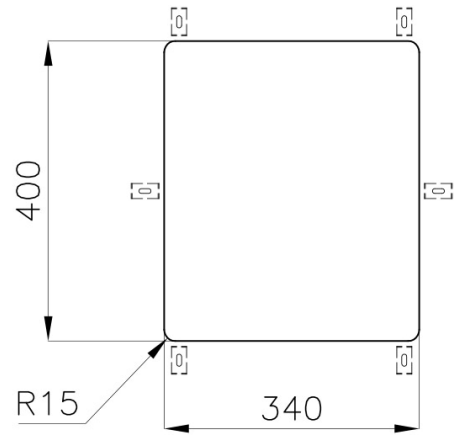

## Product Details

Materials/Finishes	Foster-brushed finish AISI 304 stainless steel
Cabinet	40 cm
Dimensions	380x440 mm
Edge/Installation Type	Undermount (ST)
Cut out	Vedi scheda tecnica
Number of bowls	1 bowl
Bowl dimension	340x400 mm
Waste fitting	3,5" waste
Mixer holes	No standard tap hole
Standard fittings	fixing brackets, gasket, waste fitting, overflow and siphon. Packing: single carton box.

## Features

High thickness

Basket 3,5" waste fitting

Perimetral overflow

Small radius

Dimensions

Cut out drawing

Optional accessories