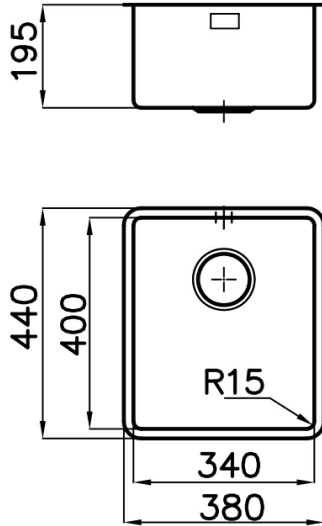

## Product Details

Materials/Finishes	Foster-brushed finish AISI 304 stainless steel
Cabinet	40 cm
Dimensions	380x440 mm
Edge/Installation Type	Undermount (ST)
Cut out	Vedi scheda tecnica
Number of bowls	1 bowl
Bowl dimension	340x400 mm
Waste fitting	3,5" waste
Mixer holes	No standard tap hole
Standard fittings	fixing brackets, gasket, waste fitting, overflow and siphon. Packing: single carton box.

## Features

High thickness

Basket 3,5" waste fitting

Perimetral overflow

Small radius

Dimensions

Cut out drawing

Optional accessories